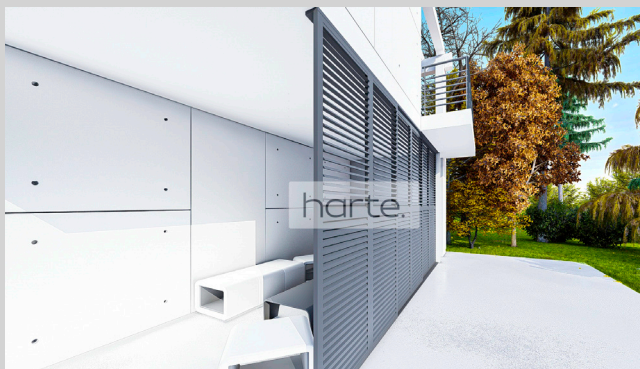

Pergola Level

Inclined aluminum pergola with fixed roof

- Roof: glass, insulated panels or polycarbonate
 - Aluminium construction
 - Built-in water draining system
 - Possibility of integrated LED
 - Possibility of side cloruses
 - Profiles without thermal break

Pergola PROtect

Inclined aluminum pergola with fixed roof

- Roof: glass, insulated panels or polycarbonate
 - Aluminium construction
 - Built-in water draining system
 - Possibility of integrated LED
 - Possibility of side cloruses
 - Profiles without thermal break

Carport Level

Horizontal aluminium pergola with fixed roof

- Roof: self supporting insulated panels
 - Aluminium construction
- Built-in water draining system
- Possibility of integrated LED
- Possibility of side cloruses
- Profiles without thermal break

- Rotating slats
- Aluminium construction
- Suspension system

Outdoor kitchen

Restaurants

Cafés

About Us

You will find comprehensive solutions for shading, covering and glazing your terrace, pergola, winter garden, gazebo. By designing the right combination of our products, we will provide you with not only optimal shading but also thermal comfort throughout the year. We place great emphasis on the development of new systems so that the solutions you receive from us are modern, functional and aesthetic. Innovative approach, modern production technologies, precise processing of materials guarantee you high-quality delivery of products. You can find our installation partners not only in Slovakia, but also abroad.